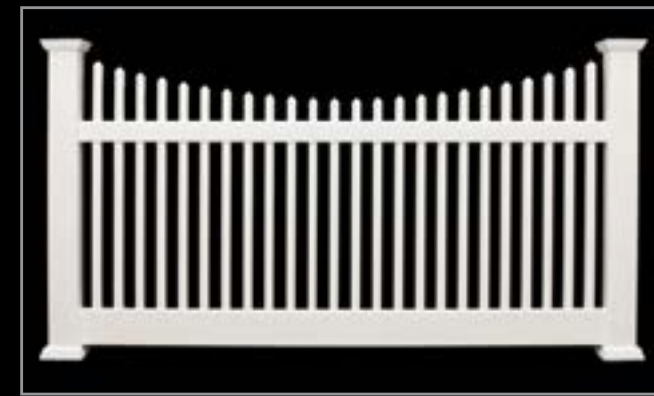

Classic Picket
Heights: 4', 5' & 6'
Width: 8'
Colors: Solid or Two-Tone

Classic Picket Dip Top
Heights: 5' & 6'
Width: 8'
Colors: Solid or Two-Tone

1.75"
Picket
Space

2"
Picket
Space

Closed Picket Fencing – Pool Code Fence

Wide Space can be customized to 4.5, 5' 6' tall. Also available in 6' sections

Wide Space Straight Top
Heights: 3', 4', 5' & 6'
Width: 8'
Colors: Solid or Two-Tone

Wide Space Dip Top
Heights: 3', 4', 5' & 6'
Width: 8'
Colors: Solid or Two-Tone

Narrow Space
Heights: 4'
Width: 6' and 8'
Colors: Solid or Two-Tone

Wide Space
Heights: 4'
Width: 6' and 8'
Colors: Solid or Two-Tone

3"
Picket
Space

Paddock
 Heights: 3', 4' & 5'
 Width: 8'
 Available with 2, 3 or 4 Rails