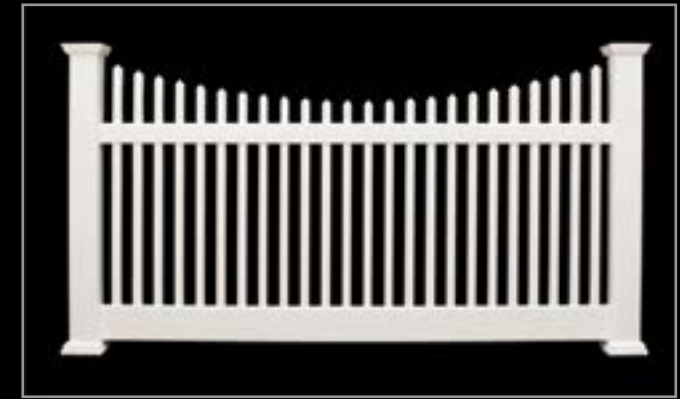

Contemporary Picket

7/8" x 3" Pickets

1 1/2" X 1 1/2" Pickets

Classic Picket

Narrow Space Straight Top
Heights: 3', 4', 5' & 6'
Width: 8'
Colors: Solid or Two-Tone

Narrow Space Dip Top
Heights: 3', 4', 5' & 6'
Width: 8'
Colors: Solid or Two-Tone

Classic Picket
Heights: 4', 5' & 6'
Width: 8'
Colors: Solid or Two-Tone

Classic Picket Dip Top
Heights: 5' & 6'
Width: 8'
Colors: Solid or Two-Tone

1.75"
Picket
Space

2"
Picket
Space

Closed Picket Fencing – Pool Code Fence

Wide Space can be customized to 4.5, 5' 6' tall. Also available in 6' sections

Wide Space Straight Top
Heights: 3', 4', 5' & 6'
Width: 8'
Colors: Solid or Two-Tone

Wide Space Dip Top
Heights: 3', 4', 5' & 6'
Width: 8'
Colors: Solid or Two-Tone