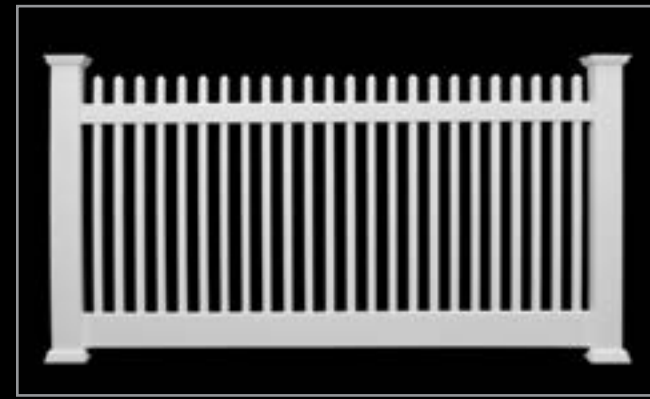

Privacy with Closed Spindle Top
Heights: 5' & 6'
Width: 8'
Colors: Solid or Two-Tone

Privacy with Standard Lattice Topper
Heights: 5' & 6'
Width: 8'
Colors: Solid or Two-Tone

Privacy with Privacy Lattice Topper
Heights: 5' & 6'
Width: 8'
Colors: Solid or Two-Tone

Contemporary Picket

7/8" x 3" Pickets

1 1/2" X 1 1/2" Pickets

Classic Picket

Narrow Space Straight Top
Heights: 3', 4', 5' & 6'
Width: 8'
Colors: Solid or Two-Tone

Narrow Space Dip Top
Heights: 3', 4', 5' & 6'
Width: 8'
Colors: Solid or Two-Tone

Classic Picket
Heights: 4', 5' & 6'
Width: 8'
Colors: Solid or Two-Tone

Classic Picket Dip Top
Heights: 5' & 6'
Width: 8'
Colors: Solid or Two-Tone

1.75"
Picket
Space

2"
Picket
Space

Closed Picket Fencing – Pool Code Fence