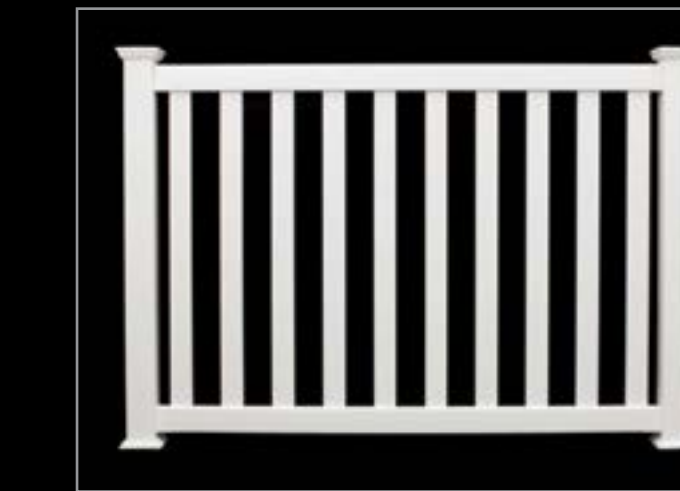

Classic Picket
Heights: 4', 5' & 6'
Width: 8'
Colors: Solid or Two-Tone

Classic Picket Dip Top
Heights: 5' & 6'
Width: 8'
Colors: Solid or Two-Tone

1.75"
Picket
Space

2"
Picket
Space

Closed Picket Fencing – Pool Code Fence

Wide Space can be customized to 4.5, 5' 6' tall. Also available in 6' sections

Wide Space Straight Top
Heights: 3', 4', 5' & 6'
Width: 8'
Colors: Solid or Two-Tone

Wide Space Dip Top
Heights: 3', 4', 5' & 6'
Width: 8'
Colors: Solid or Two-Tone

Narrow Space
Heights: 4'
Width: 6' and 8'
Colors: Solid or Two-Tone

Wide Space
Heights: 4'
Width: 6' and 8'
Colors: Solid or Two-Tone

3"
Picket
Space

Paddock
 Heights: 3', 4' & 5'
 Width: 8'
 Available with 2, 3 or 4 Rails