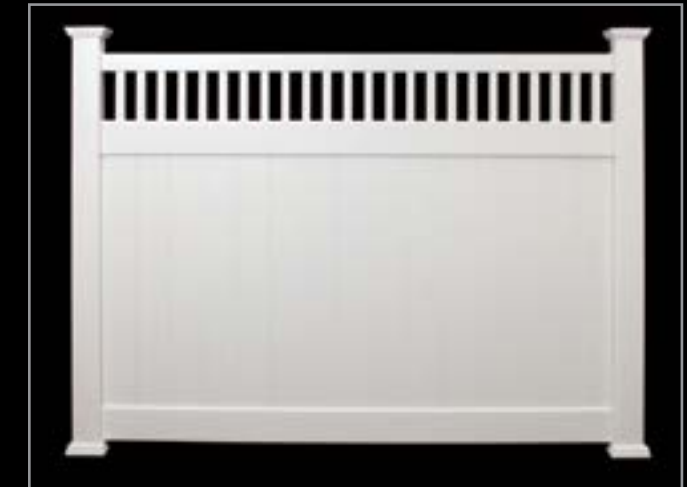

ARMOR FENCE

est. 1992

703-361-1141

Custom Vinyl Fencing

Showcase and lend privacy to your beautiful home with maintenance-free

Custom Vinyl Fencing

Privacy Tongue & Groove
Heights: 4', 5' & 6'
Width: 8'
Colors: Solid or Two-Tone

Privacy with Closed Spindle Top
Heights: 5' & 6'
Width: 8'
Colors: Solid or Two-Tone

Privacy with Standard Lattice Topper
Heights: 5' & 6'
Width: 8'
Colors: Solid or Two-Tone

Privacy with Privacy Lattice Topper
Heights: 5' & 6'
Width: 8'
Colors: Solid or Two-Tone