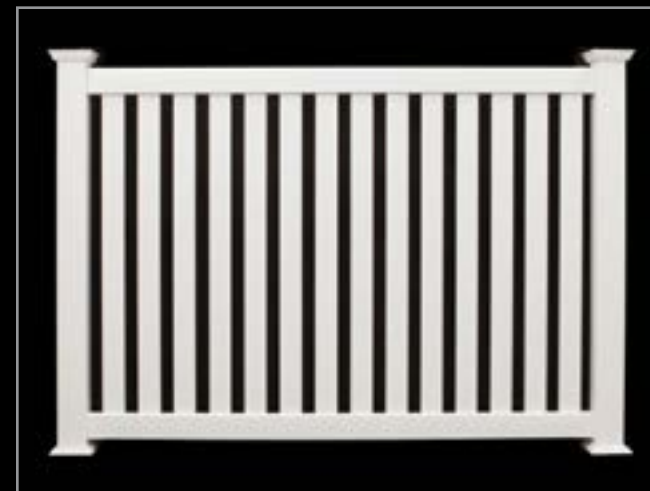

Classic Picket
Heights: 4', 5' & 6'
Width: 8'
Colors: Solid or Two-Tone

Classic Picket Dip Top
Heights: 5' & 6'
Width: 8'
Colors: Solid or Two-Tone

1.75"
Picket
Space

2"
Picket
Space

Closed Picket Fencing – Pool Code Fence

Wide Space can be customized to 4.5, 5' 6' tall. Also available in 6' sections

Wide Space Straight Top
Heights: 3', 4', 5' & 6'
Width: 8'
Colors: Solid or Two-Tone

Wide Space Dip Top
Heights: 3', 4', 5' & 6'
Width: 8'
Colors: Solid or Two-Tone

Narrow Space
Heights: 4'
Width: 6' and 8'
Colors: Solid or Two-Tone

Wide Space
Heights: 4'
Width: 6' and 8'
Colors: Solid or Two-Tone

3"
Picket
Space

Paddock
 Heights: 3', 4' & 5'
 Width: 8'
 Available with 2, 3 or 4 Rails