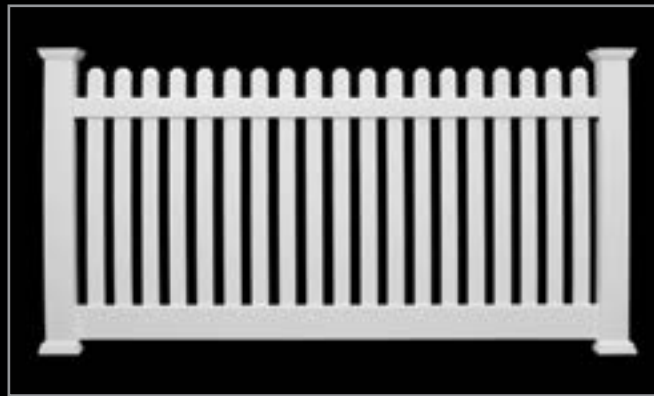

Privacy with Closed Spindle Top
Heights: 5' & 6'
Width: 8'
Colors: Solid or Two-Tone

Privacy with Standard Lattice Topper
Heights: 5' & 6'
Width: 8'
Colors: Solid or Two-Tone

Privacy with Privacy Lattice Topper
Heights: 5' & 6'
Width: 8'
Colors: Solid or Two-Tone

Contemporary Picket

7/8" x 3" Pickets

1 1/2" X 1 1/2" Pickets

Classic Picket

Narrow Space Straight Top
Heights: 3', 4', 5' & 6'
Width: 8'
Colors: Solid or Two-Tone

Narrow Space Dip Top
Heights: 3', 4', 5' & 6'
Width: 8'
Colors: Solid or Two-Tone

Classic Picket
Heights: 4', 5' & 6'
Width: 8'
Colors: Solid or Two-Tone

Classic Picket Dip Top
Heights: 5' & 6'
Width: 8'
Colors: Solid or Two-Tone

1.75"
Picket
Space

2"
Picket
Space

Closed Picket Fencing – Pool Code Fence