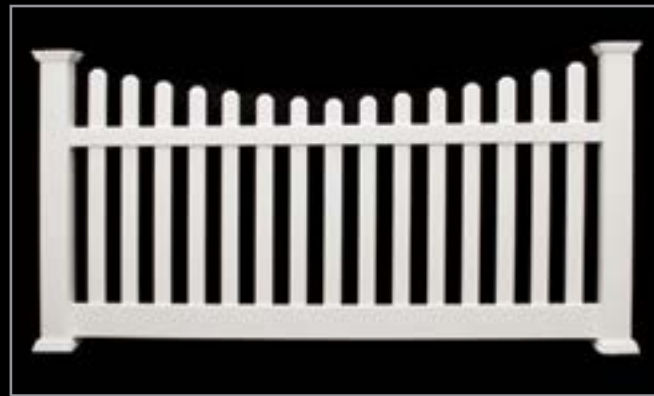

Contemporary Picket

7/8" x 3" Pickets

1 1/2" X 1 1/2" Pickets

Classic Picket

Narrow Space Straight Top
Heights: 3', 4', 5' & 6'
Width: 8'
Colors: Solid or Two-Tone

Narrow Space Dip Top
Heights: 3', 4', 5' & 6'
Width: 8'
Colors: Solid or Two-Tone

Classic Picket
Heights: 4', 5' & 6'
Width: 8'
Colors: Solid or Two-Tone

Classic Picket Dip Top
Heights: 5' & 6'
Width: 8'
Colors: Solid or Two-Tone

1.75"
Picket
Space

2"
Picket
Space

Closed Picket Fencing – Pool Code Fence