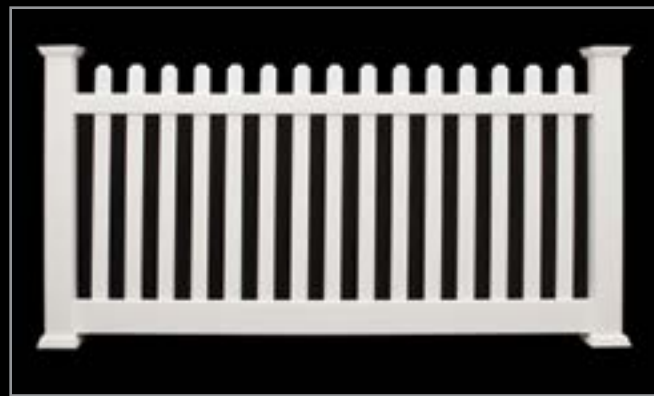

Classic Picket
Heights: 4', 5' & 6'
Width: 8'
Colors: Solid or Two-Tone

Classic Picket Dip Top
Heights: 5' & 6'
Width: 8'
Colors: Solid or Two-Tone

1.75"
Picket
Space

2"
Picket
Space

Closed Picket Fencing – Pool Code Fence

Wide Space can be customized to 4.5, 5' 6' tall. Also available in 6' sections

Wide Space Straight Top
Heights: 3', 4', 5' & 6'
Width: 8'
Colors: Solid or Two-Tone

Wide Space Dip Top
Heights: 3', 4', 5' & 6'
Width: 8'
Colors: Solid or Two-Tone

Narrow Space
Heights: 4'
Width: 6' and 8'
Colors: Solid or Two-Tone

Wide Space
Heights: 4'
Width: 6' and 8'
Colors: Solid or Two-Tone

3"
Picket
Space

Paddock
 Heights: 3', 4' & 5'
 Width: 8'
 Available with 2, 3 or 4 Rails